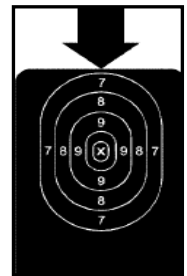

GP40 – Max Score 400 Points

Distance	Course of Fire	Time	Rounds
10 Metres	1 MAGAZINE OF 5 ROUNDS SINGLE HANDED – UNSUPPORTED	8 Sec	5
10 Metres	2 MAGAZINES OF 5 ROUNDS TIME WILL INCLUDE A RELOAD	20 Sec	10
15 Metres	2 MAGAZINES OF 5 ROUNDS TIME WILL INCLUDE A RELOAD	20 Sec	10
25 Metres	3 MAGAZINES OF 5 ROUNDS MAG 1: 5 ROUNDS SITTING MAG 2: 5 ROUNDS KNEELING MAG 3: 5 ROUNDS STANDING TIME WILL INCLUDE A RELOAD	90 Sec	15